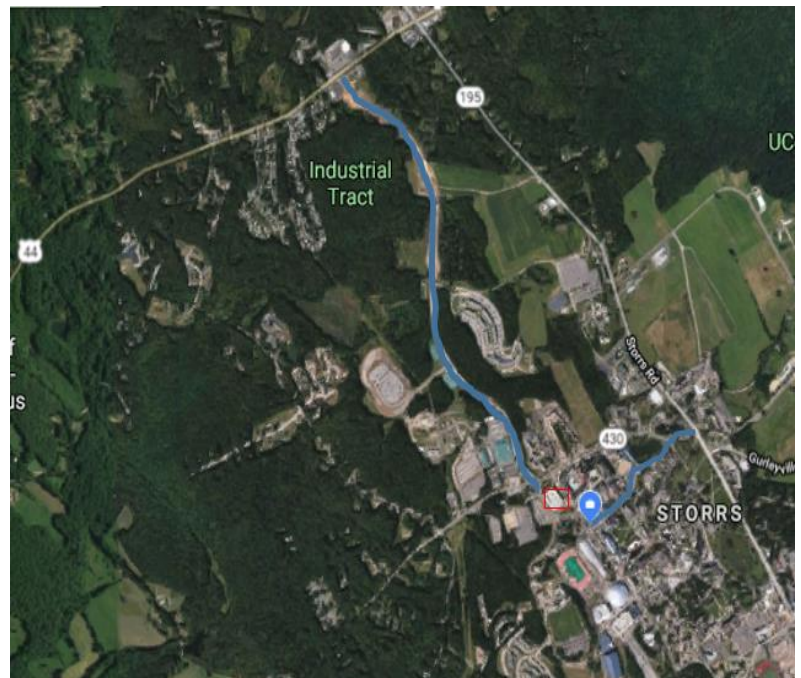

DAY OF EVENT - DRIVING AND PARKING INSTRUCTIONS

We are highly suggesting that you park in the NORTH PARKING GARAGE once you get on campus. It is about a 5 minute walk to the Student Union (where the event is being hosted) on the same road.

GPS Address: North Parking Garage: 2152 Hillside Rd, Storrs, CT 06268

FROM POINTS NORTH AND WEST: Rt. 195 South to Rt. 44 West to Discovery Drive

FROM POINTS SOUTH AND EAST: Rt. 195 North to either: Rt. 44 West (go past campus) to Discovery Drive or Left on N. Eagleville Road to Left on Glenbrook to Right on Hillside.

Once you get on Campus – Follow NSCA CT 2019 signage to the North Parking Garage and then to the Student Union.

There are Parking fees associated with the North Garage (see below). Do not park in open lots on campus, you will get a ticket from Parking Services.

***Daily Parking Fee
Schedule***

Session length	<i>Rate Per Hour</i>
Hour 1 – 3	$2.00/hour
Hour 4 – 9	$1.50/hour
7 Hours	$12.00
24 Hours (Maximum Daily Fee)	$15.00
<i>Lost Ticket Fee</i>	$15.00

WE ARE LOOKING FORWARD TO SEEING YOU AT THE EVENT!!